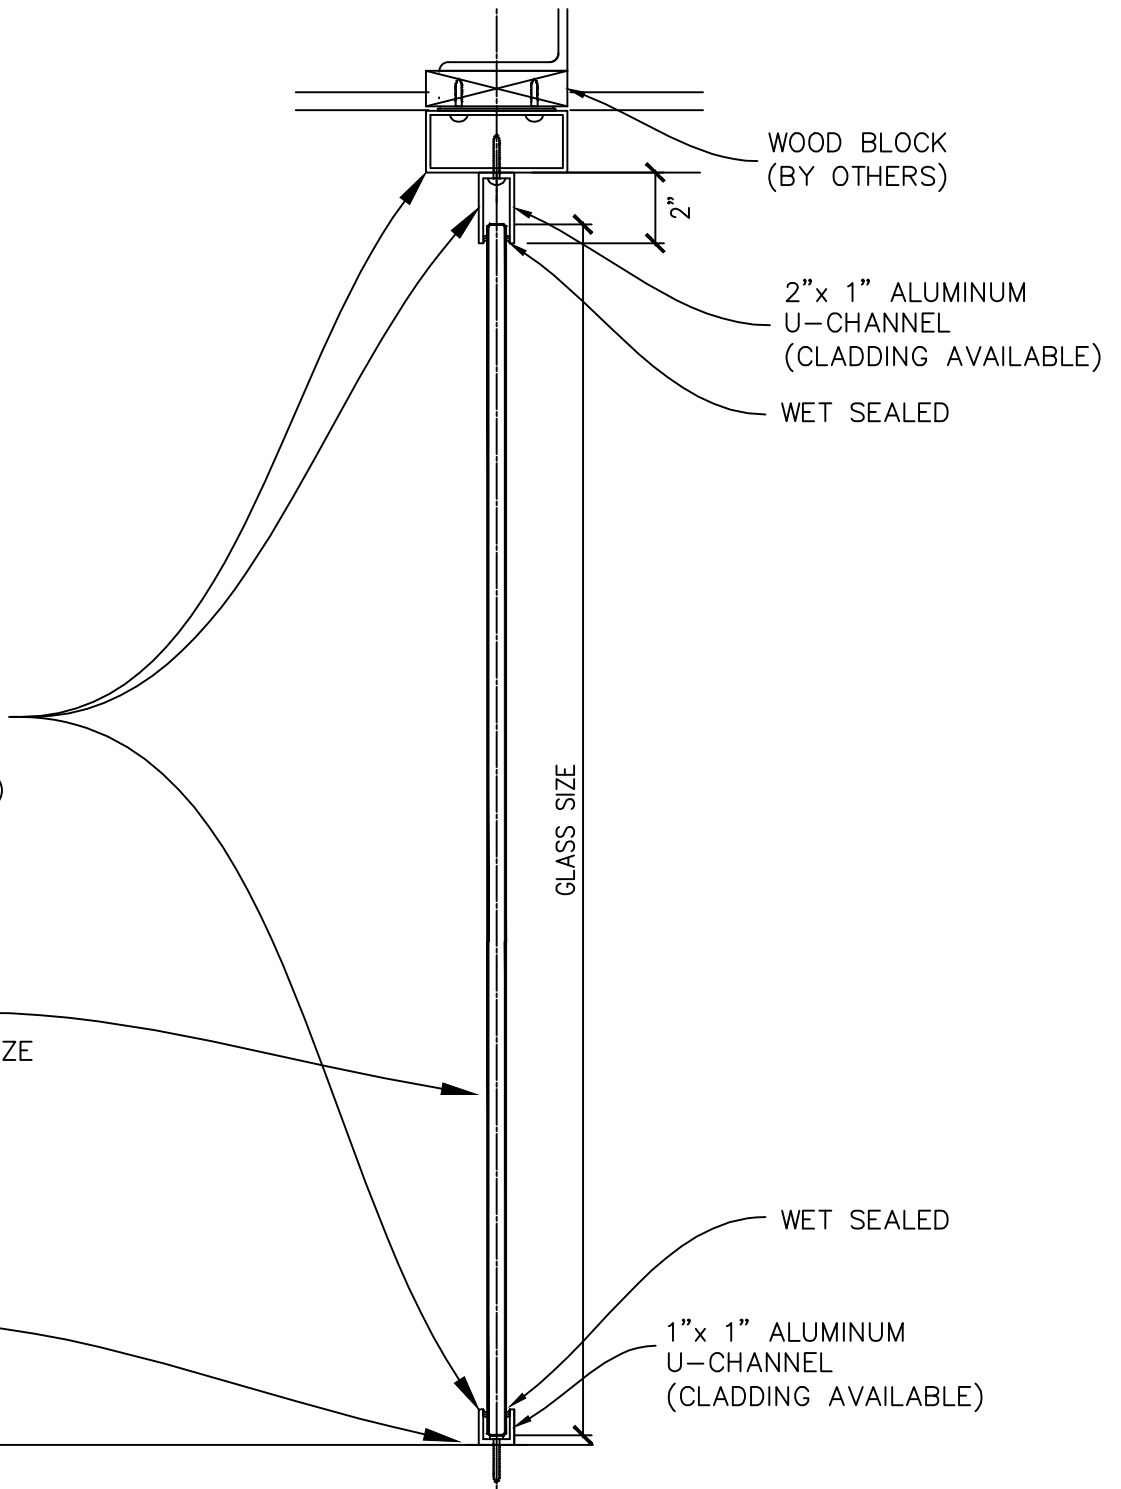

TYPE B DOOR SECTION

TYPE B DOOR SECTION

\*ALPHA DOOR AND RAIL ALSO OFFERS A VARIETY OF HARDWARE INCLUDING PANIC DEVICES, ELECTRONIC MAG LOCKS, FULL HEIGHT PULLS. ETC.

TYPE B SIDELITE SECTION

TYPE B SIDELITE SECTION