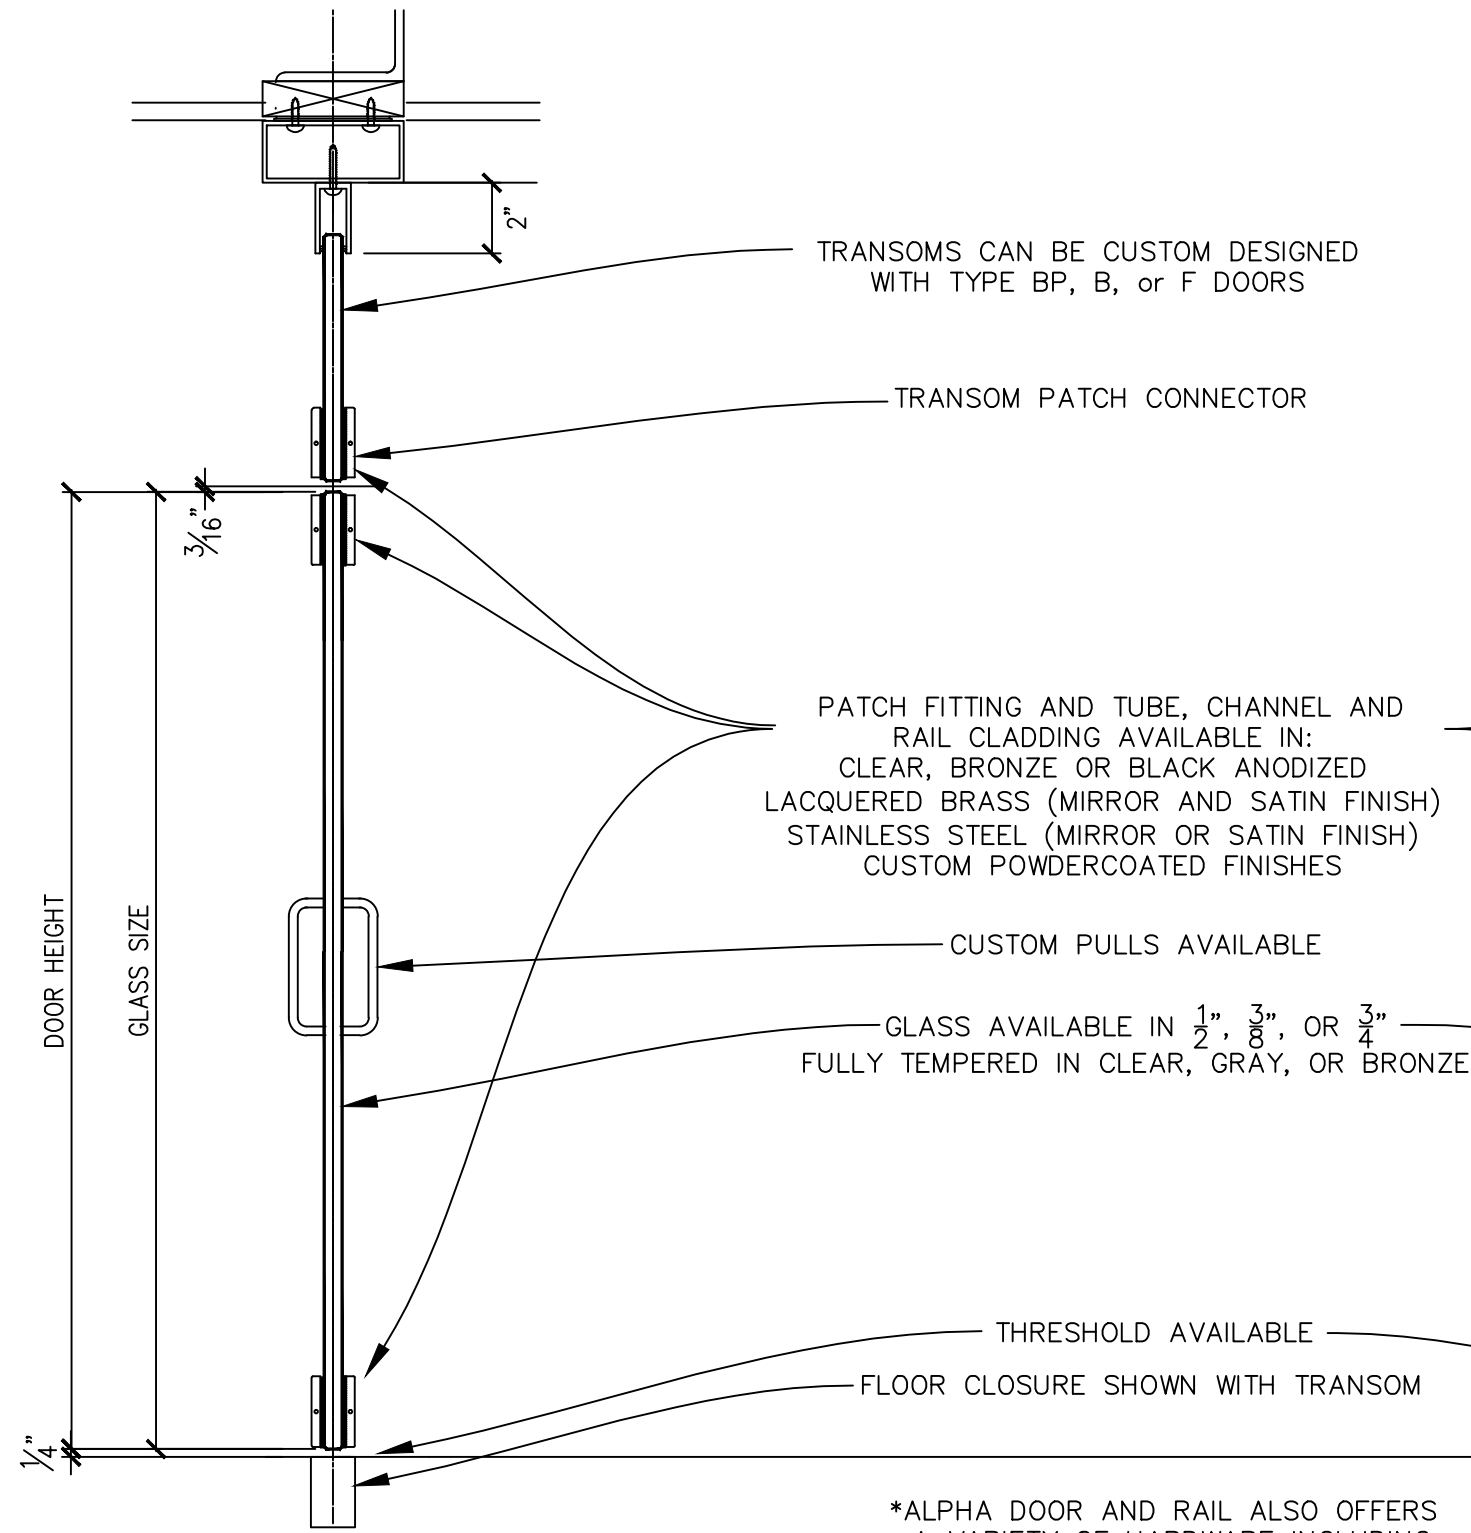

TYPE B DOOR SECTION

TYPE B DOOR SECTION

\*ALPHA DOOR AND RAIL ALSO OFFERS A VARIETY OF HARDWARE INCLUDING PANIC DEVICES, ELECTRONIC MAG LOCKS, FULL HEIGHT PULLS. ETC.

TYPE B SIDELITE SECTION

TYPE B SIDELITE SECTION