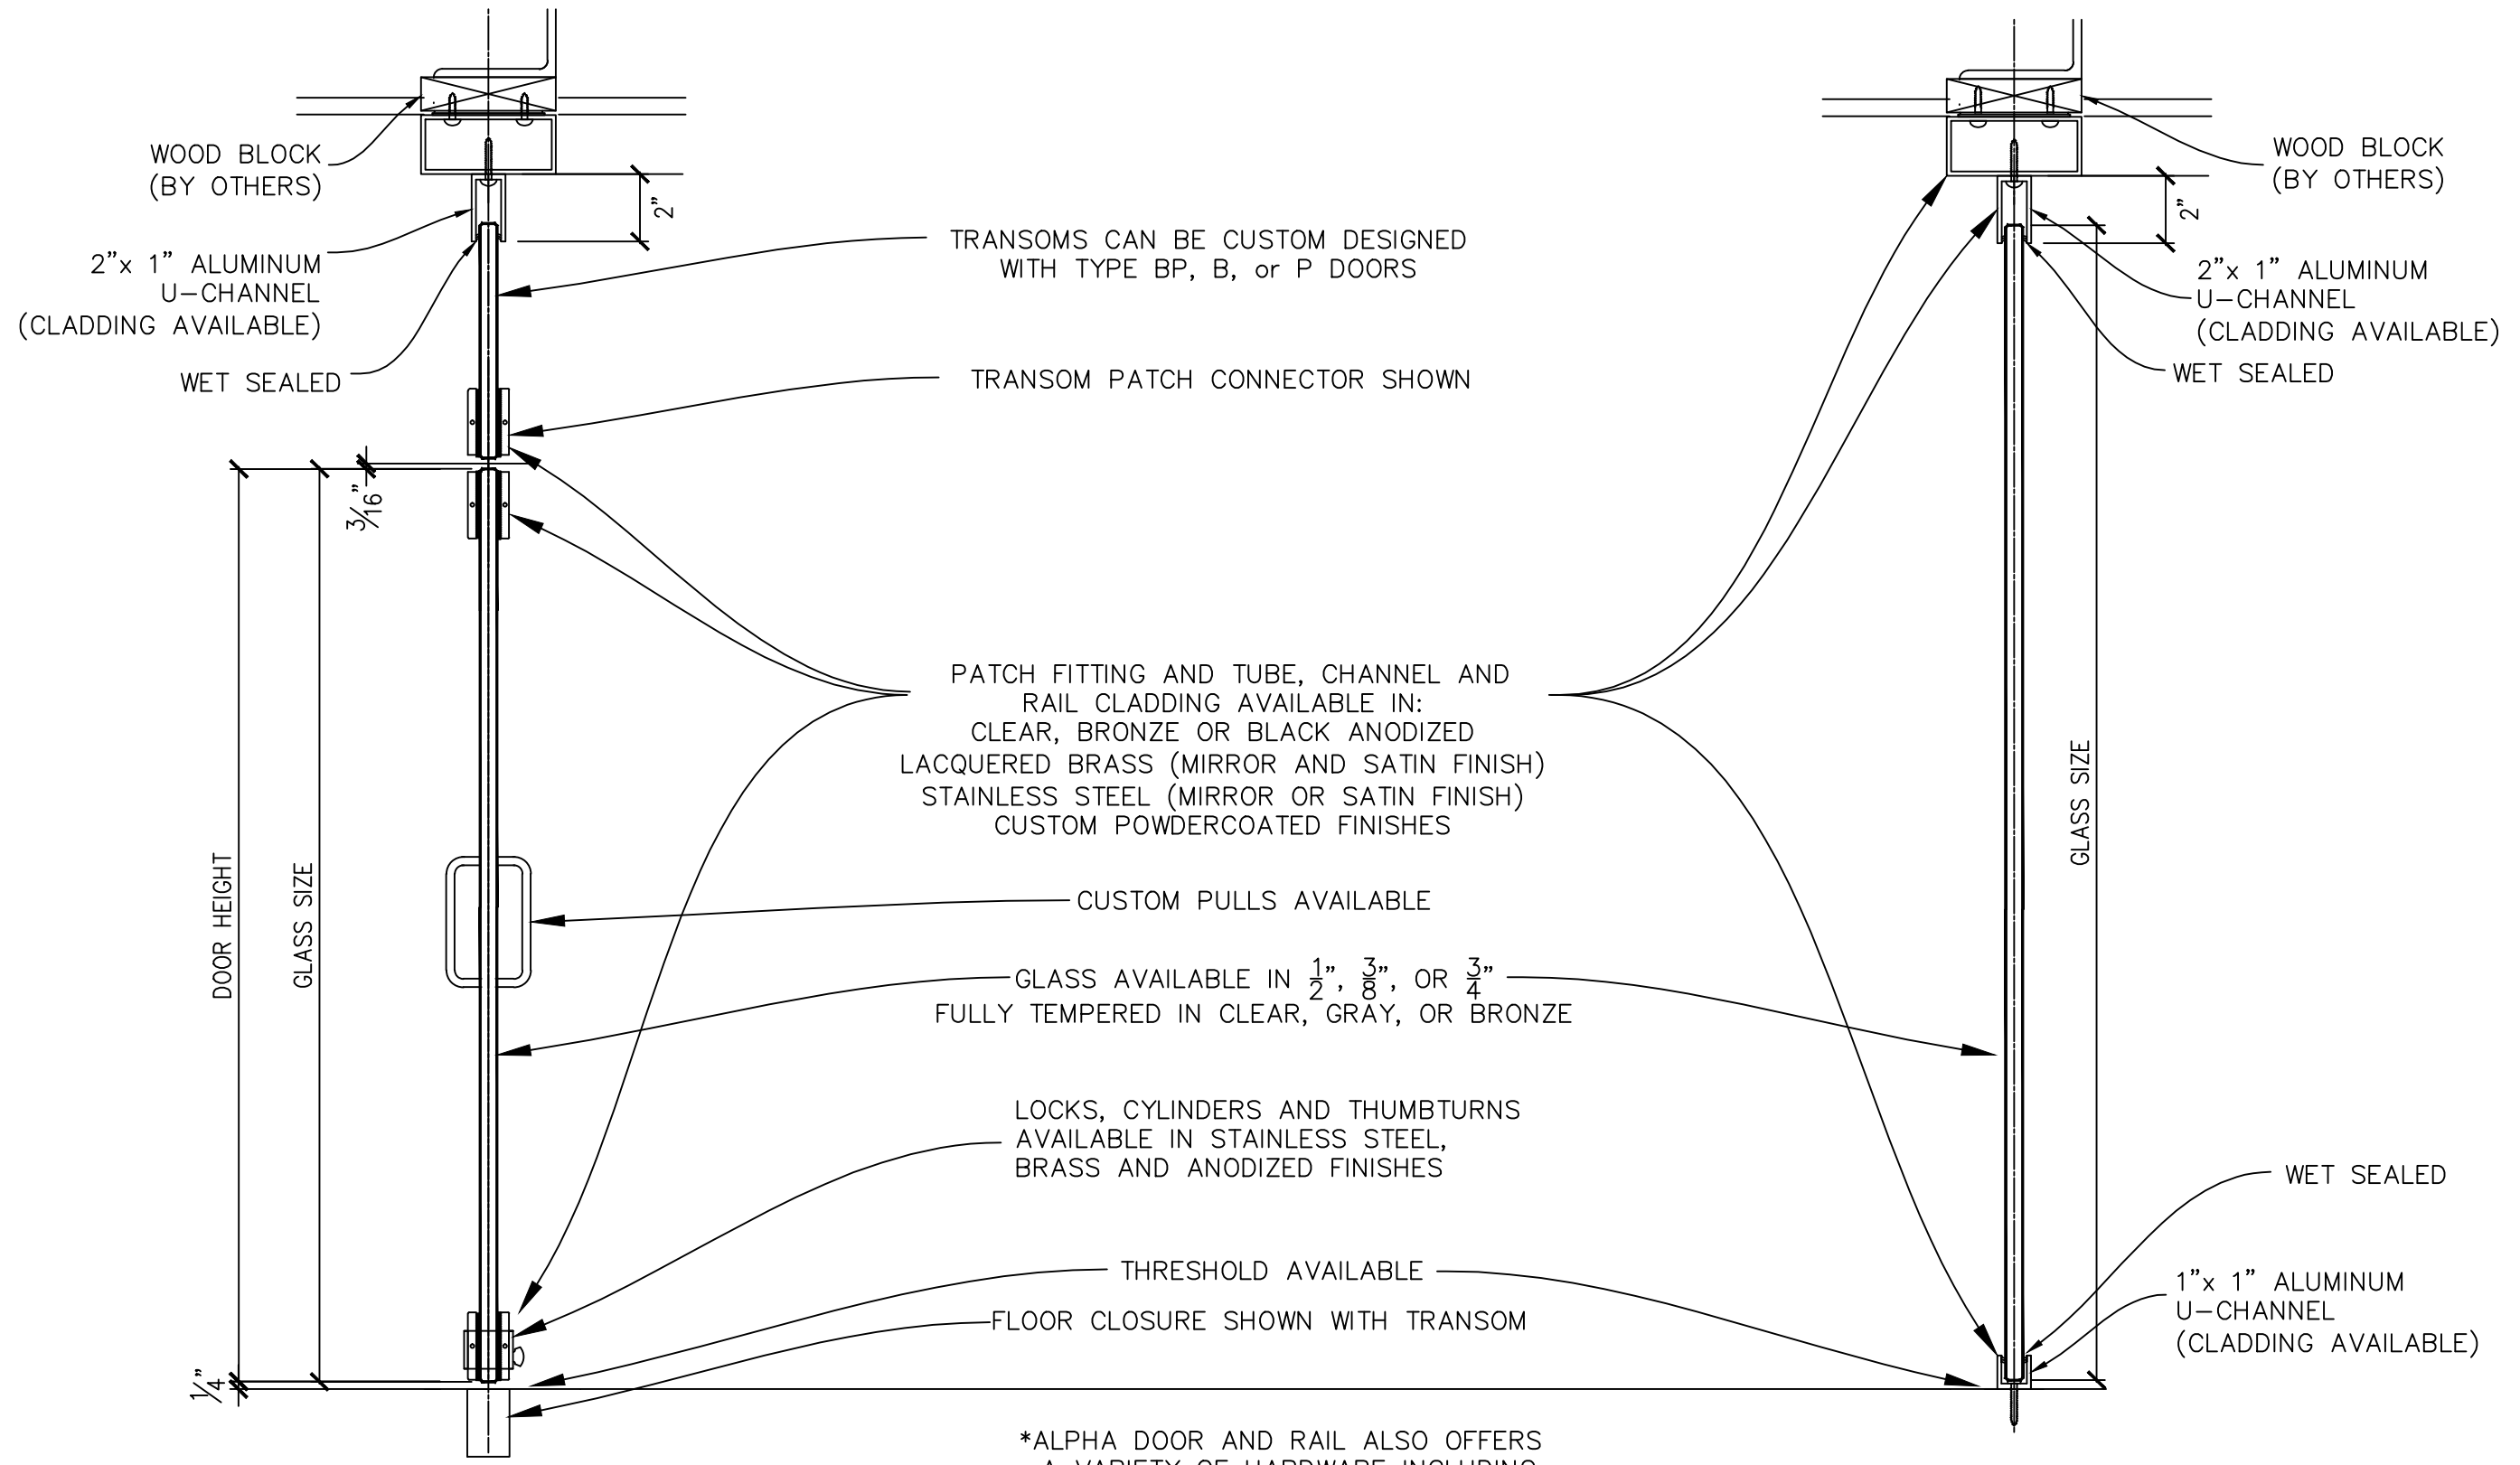

TYPE F DOOR SECTION

TYPE F SIDELITE SECTION

*ALPHA DOOR AND RAIL ALSO OFFERS A VARIETY OF HARDWARE INCLUDING PANIC DEVICES, ELECTRONIC MAG LOCKS, FULL HEIGHT PULLS. ETC.

TYPE F DOOR SECTION

TYPE F SIDELITE SECTION