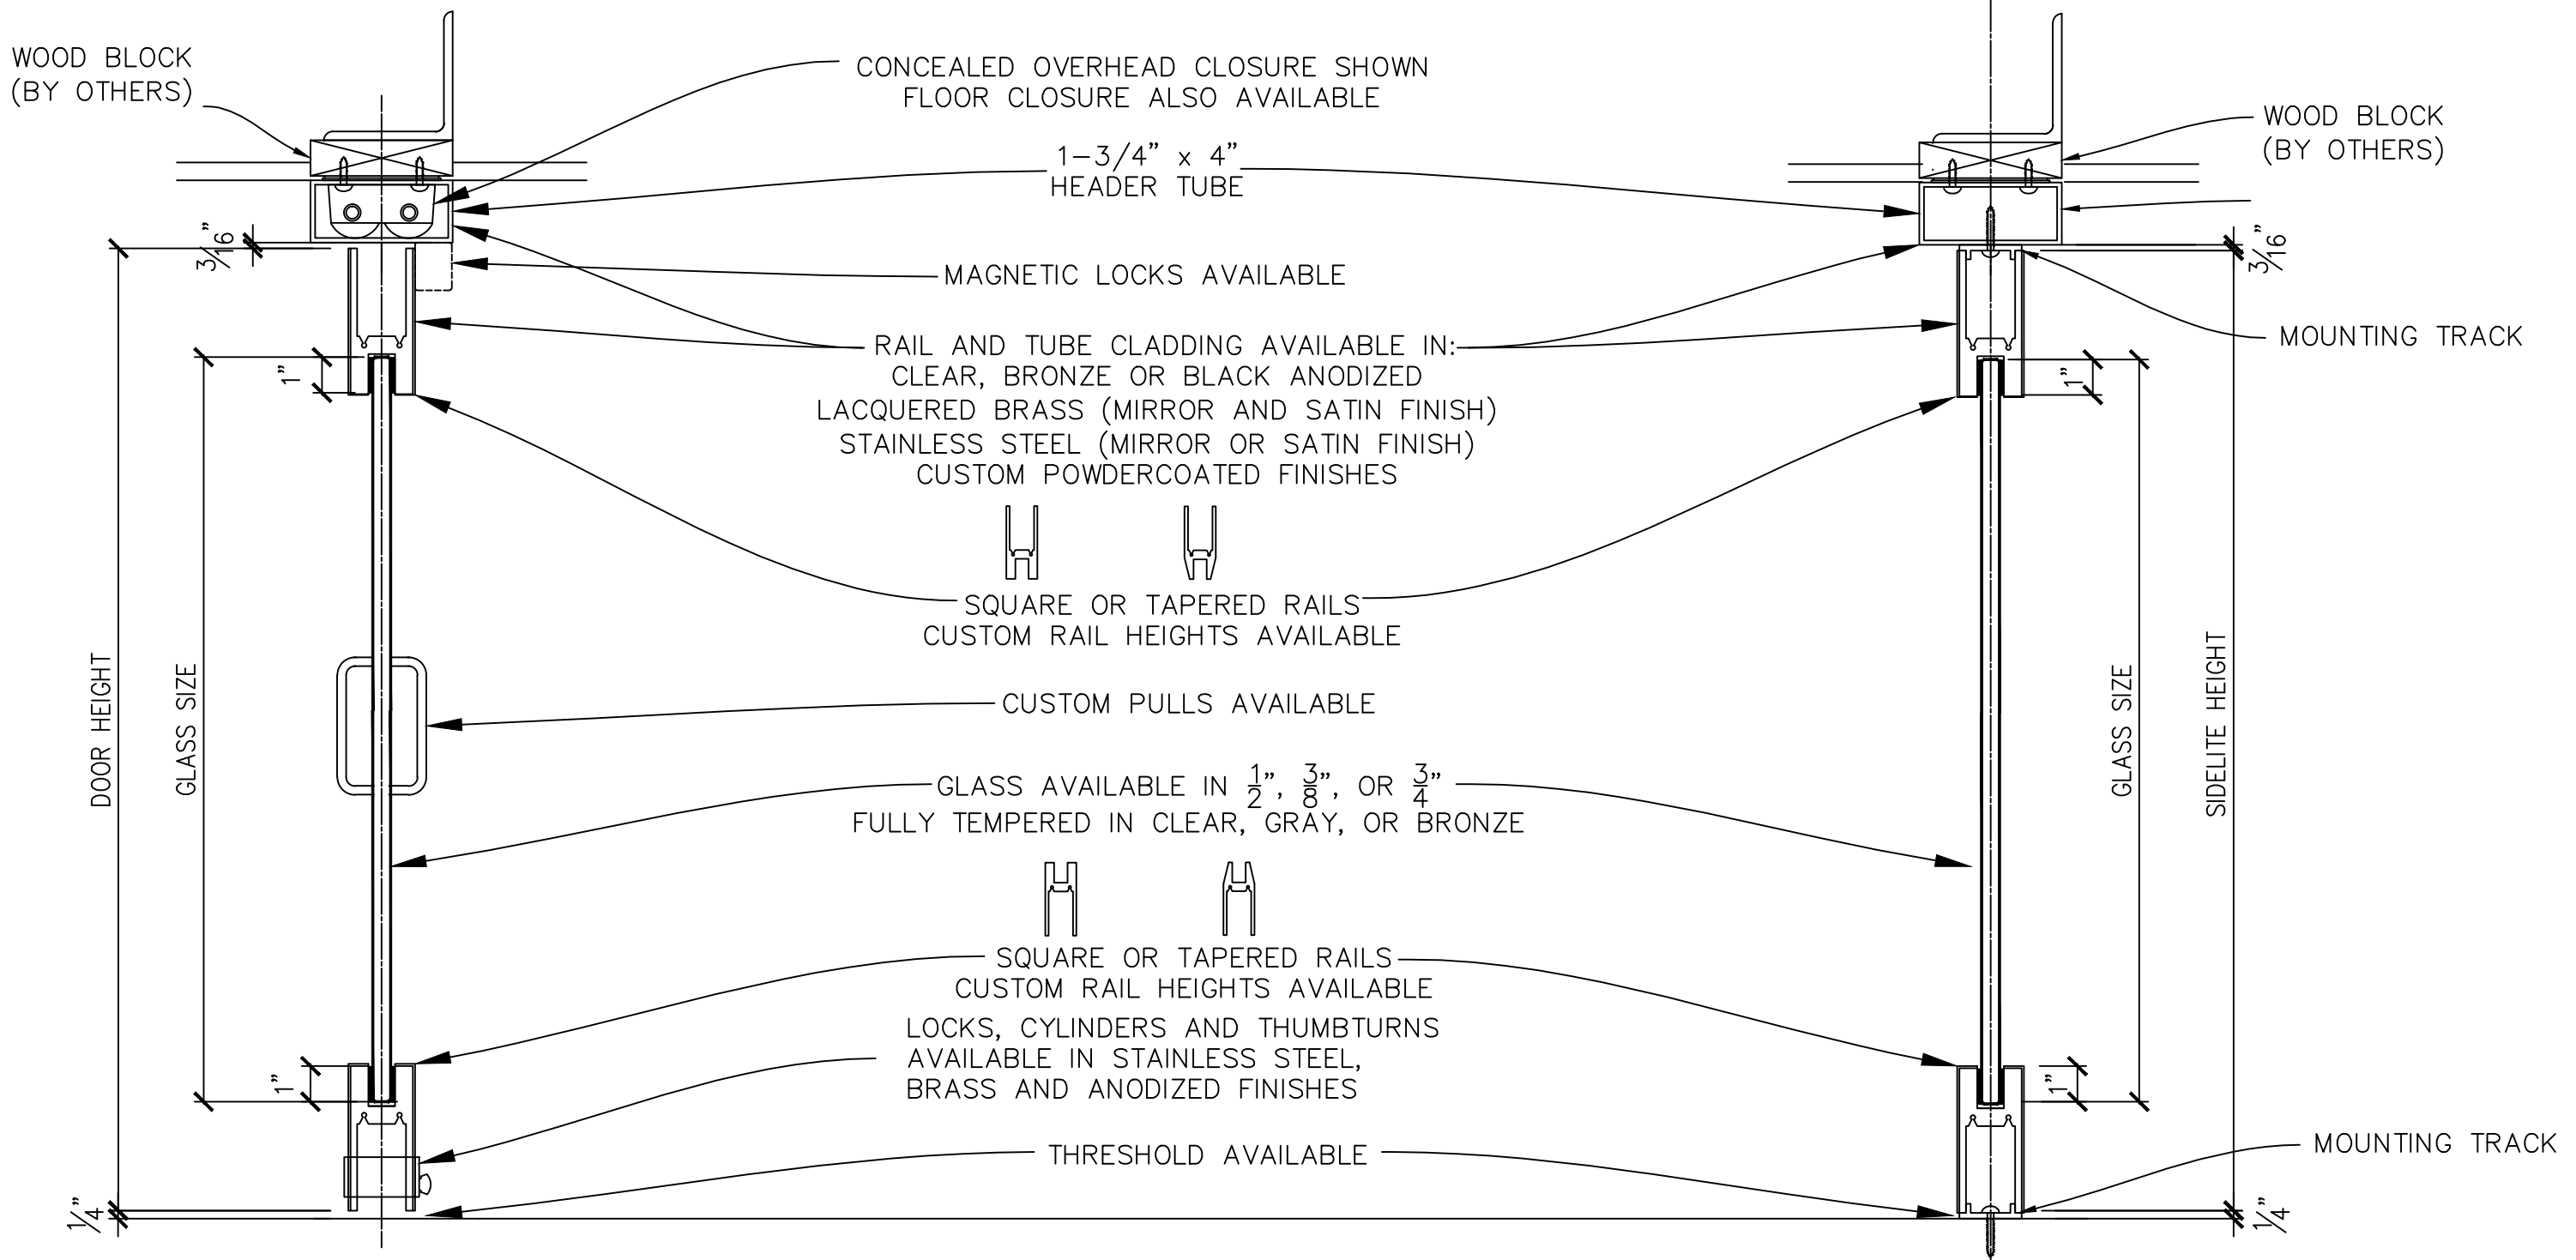

① TYPE P DOOR HEADER SECTION  
SCALE : 3"=1'-0" REF:

③ TYPE P SIDELITE HEADER SECTION  
SCALE : 3"=1'-0" REF:

② TYPE P DOOR FINISHED FLOOR SECTION  
SCALE : 3"=1'-0" REF:

④ TYPE P SIDELITE FINISHED FLOOR SECTION  
SCALE : 3"=1'-0" REF: