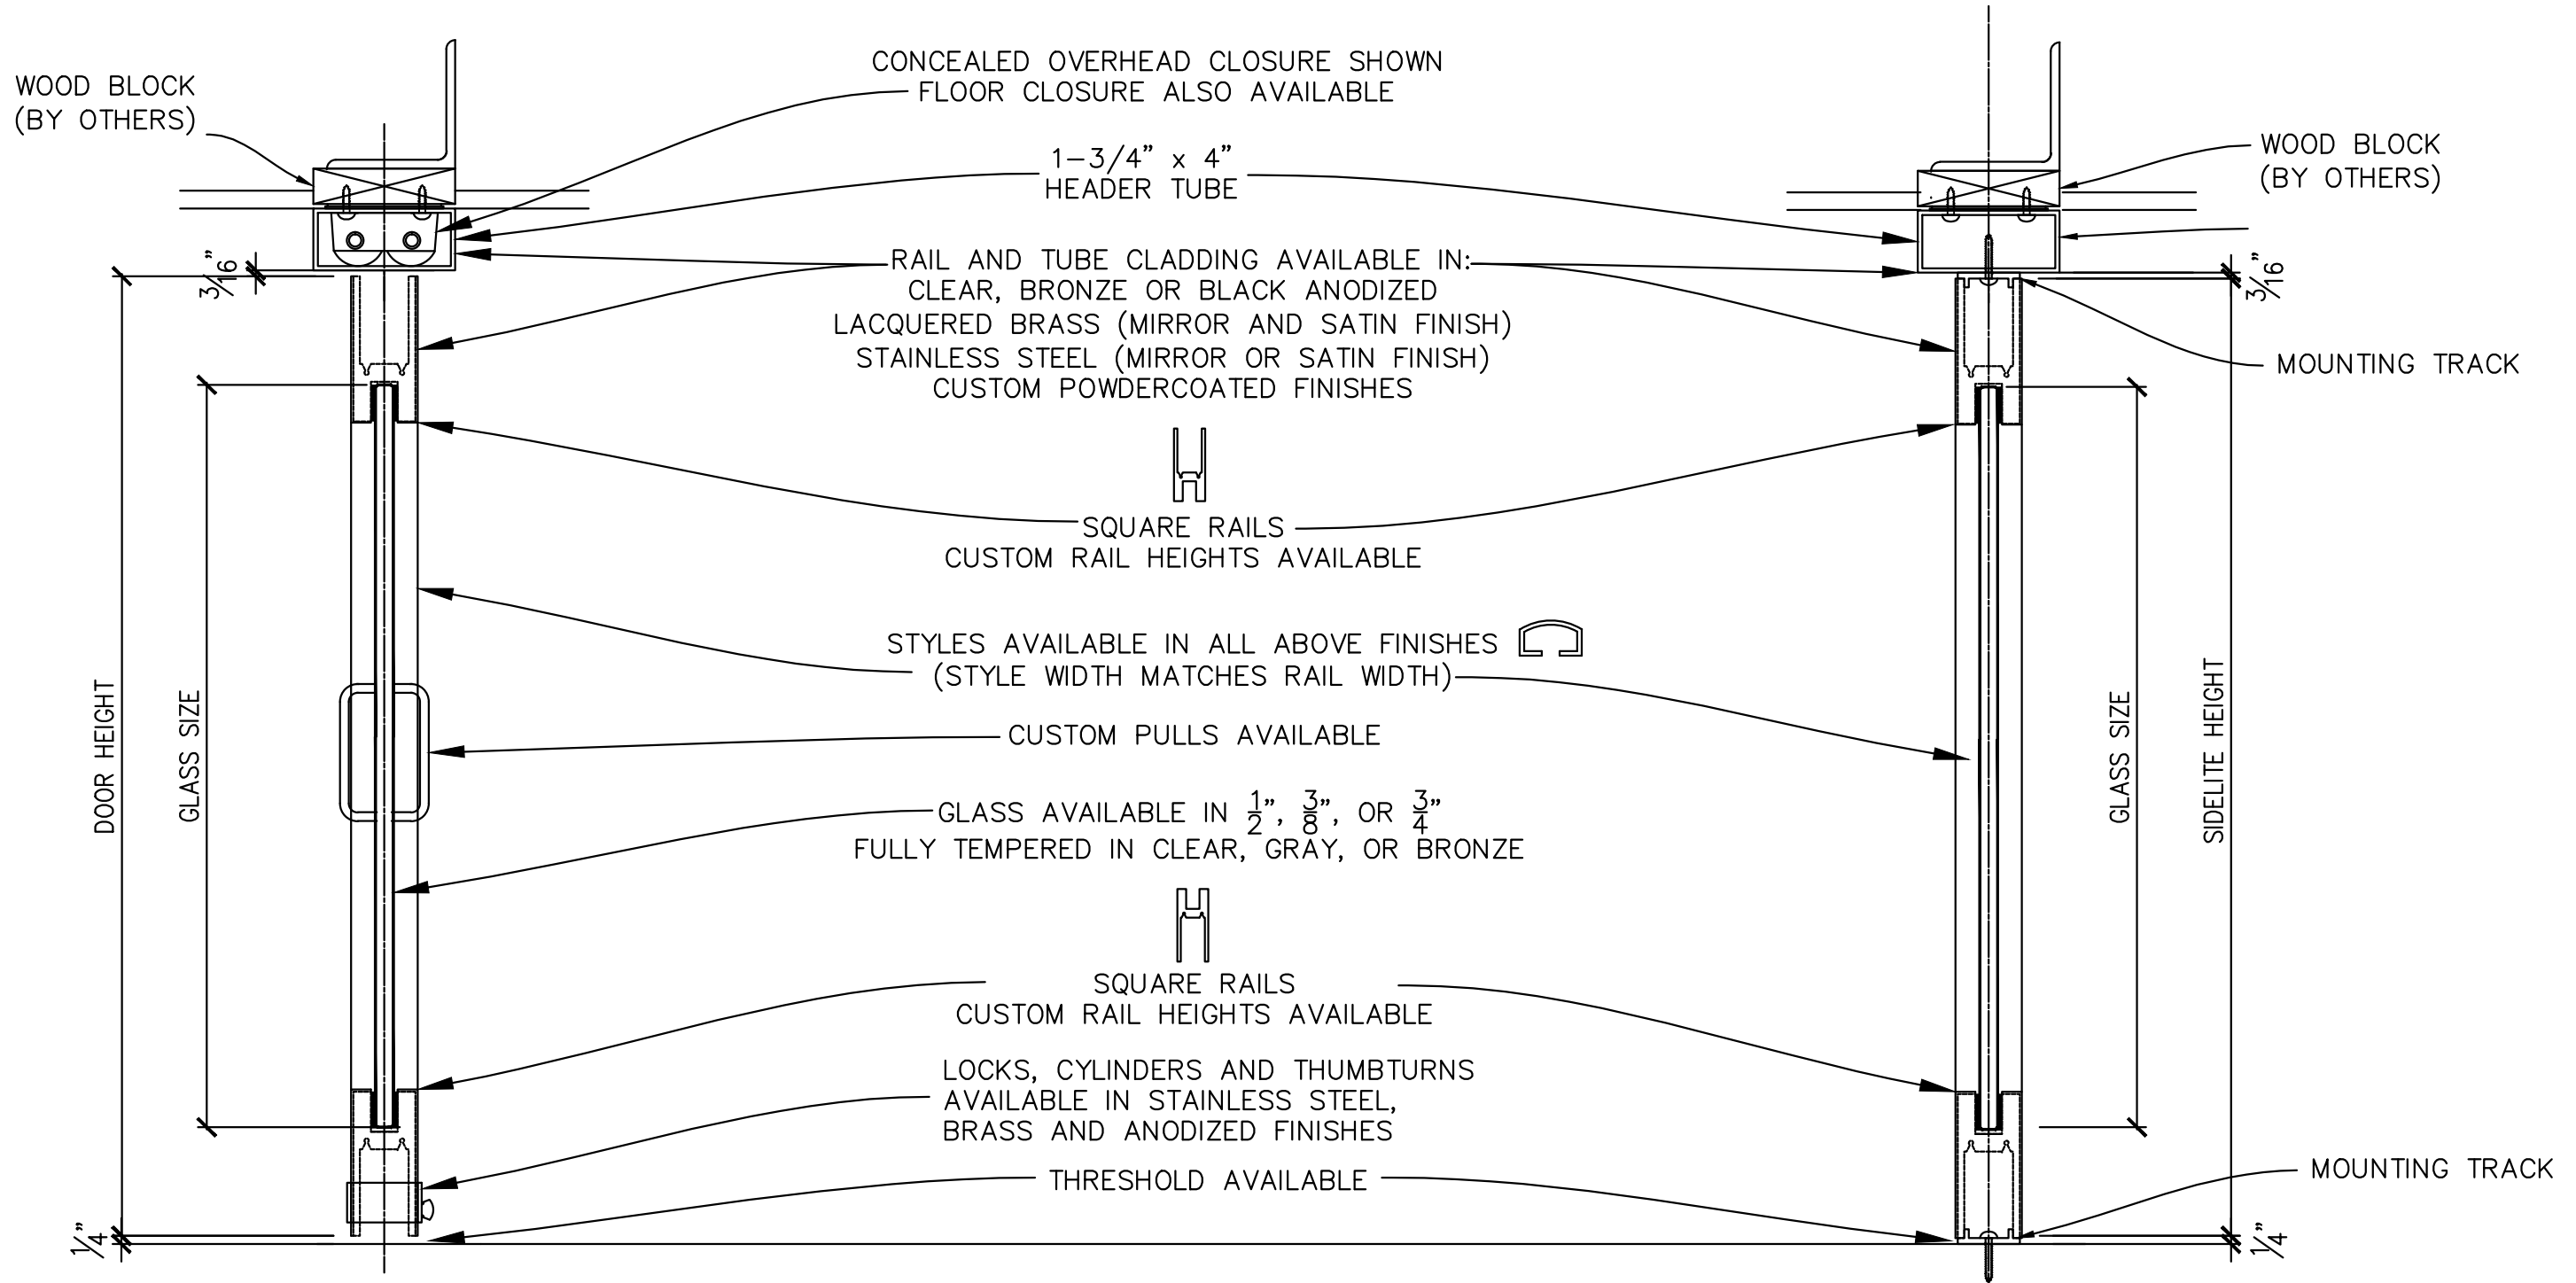

TYPE WS DOOR SECTION

TYPE WS SIDELITE SECTION

*ALPHA DOOR AND RAIL ALSO OFFERS
A VARIETY OF HARDWARE INCLUDING
PANIC DEVICES, ELECTRONIC MAG LOCKS,
FULL HEIGHT PULLS. ETC.

TYPE WS DOOR SECTION

TYPE WS SIDELITE SECTION